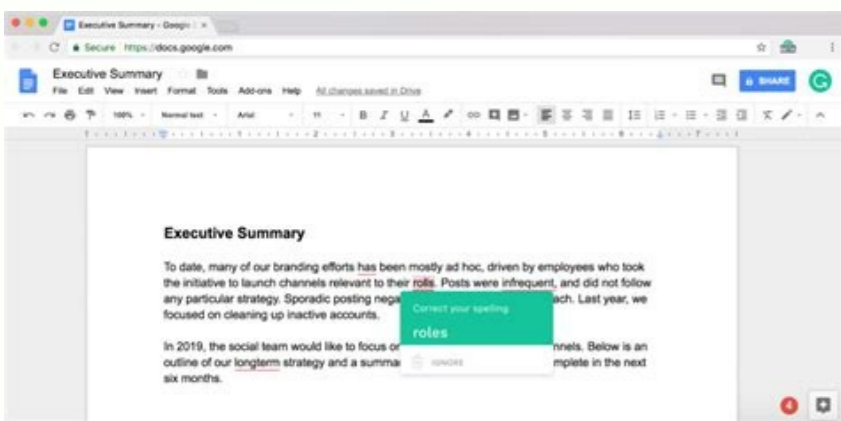

Lloyd's list intelligence casualty reporting service

Lloyd's list casualty report. Lloyd's list intelligence casualty reporting service. What is lloyd's list intelligence.