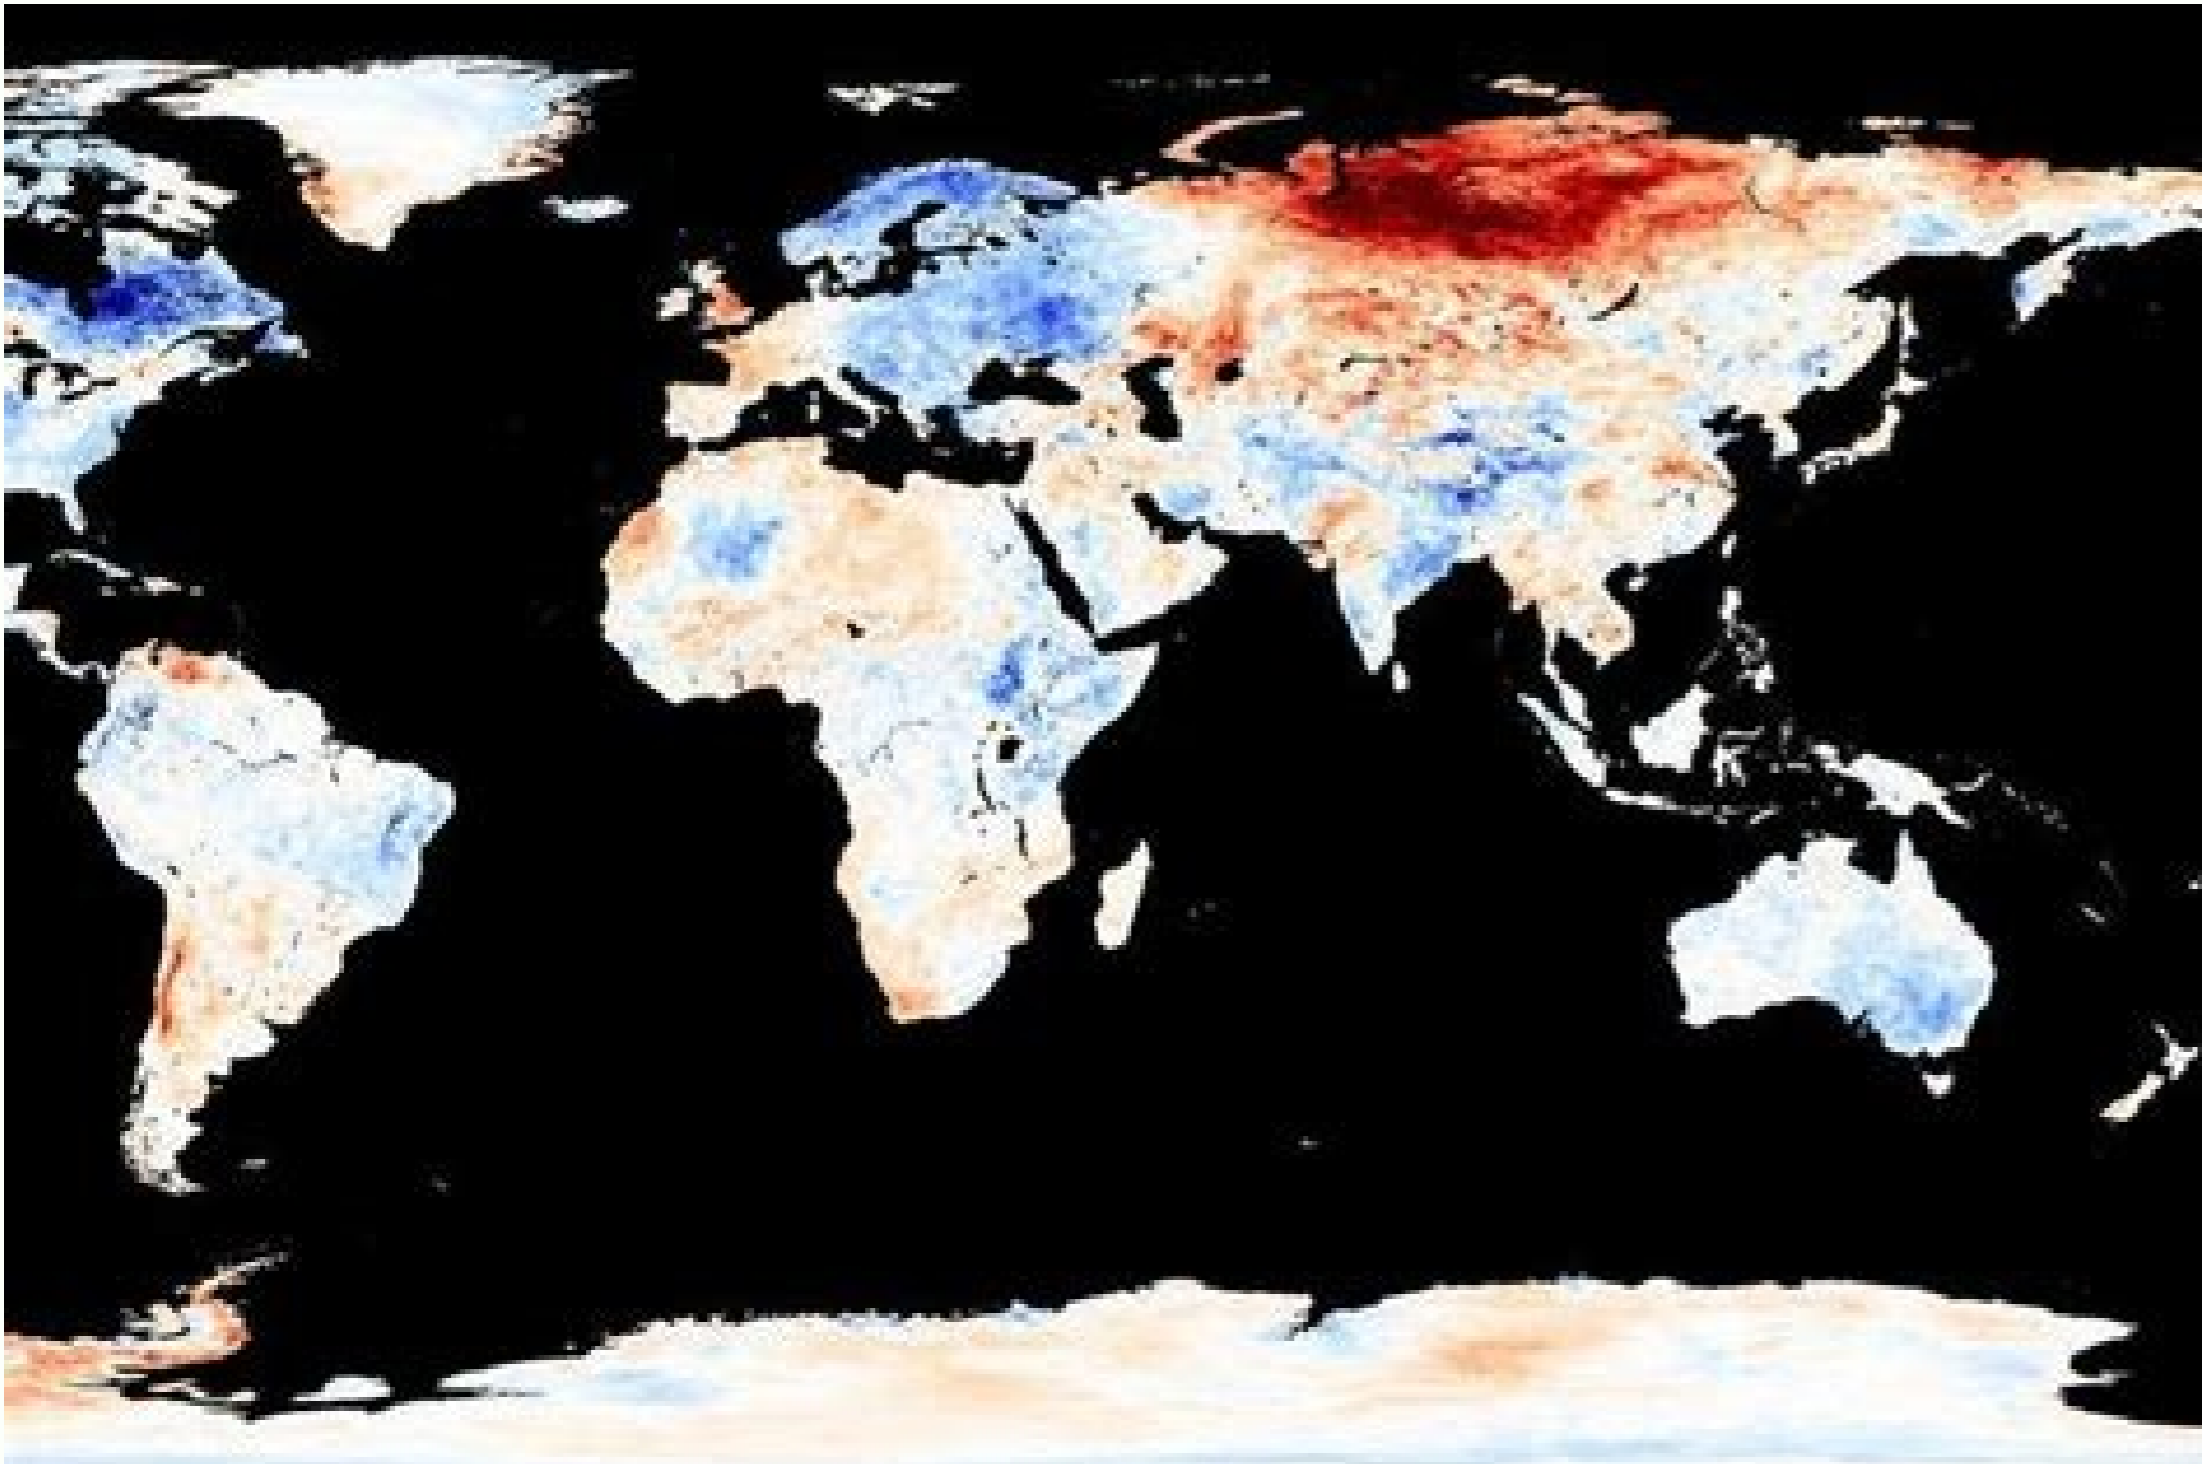

Lloyd's list intelligence casualty reporting service

Lloyd's list casualty report. Lloyd's list intelligence casualty reporting service. What is lloyd's list intelligence.