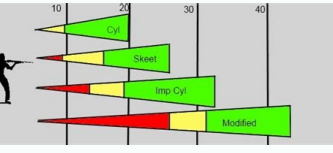

Shotgun choke guide uk

12GA Standard

EXTENDED

Flush Fit

Nomenclature	Code	Rim Notch	Constriction	X2 Manf. Id #	F2 Manf. Id #
Extra Full **	XF	None	0.035	X2S12XF	F2S12XF
Full **	F	1	0.030	X2S12F	F2S12F
Imp Modified **	IM	2	0.025	X2S12IM	F2S12IM
Modified	M	3	0.020	X2S12M	F2S12M
Light Modified	LM	4	0.015	X2S12LM	F2S12LM
Imp Cylinder	IC	5	0.010	X2S12IC	F2S12IC
Skeet	SK	6	0.005	X2S12SK	F2S12SK
Cylinder	CYL	7	0.000	X2S12CYL	F2S12CYL

O/U Models; 505, 605, 705, 805, (885 with "NS" s/n prefix)

SXS Models; 385, 485, (200E & 400 with s/n prefix "NS")

Semi Auto Models 1300, 1900, 3000

All Japanese produced Weatherby Orion and Athena models.