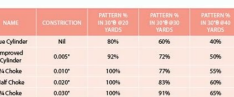

Shotgun choke guide uk

12GA Standard

EXTENDED

Flush Fit

Nomenclature	Code	Rim Notch	Constriction	X2 Manf. Id #	F2 Manf. Id #
Extra Full **	XF	None	0.035	X2S12XF	F2S12XF
Full **	F	1	0.030	X2S12F	F2S12F
Imp Modified **	IM	2	0.025	X2S12IM	F2S12IM
Modified	M	3	0.020	X2S12M	F2S12M
Light Modified	LM	4	0.015	X2S12LM	F2S12LM
Imp Cylinder	IC	5	0.010	X2S12IC	F2S12IC
Skeet	SK	6	0.005	X2S12SK	F2S12SK
Cylinder	CYL	7	0.000	X2S12CYL	F2S12CYL

O/U Models; 505, 605, 705, 805, (885 with "NS" s/n prefix)

SXS Models; 385, 485, (200E & 400 with s/n prefix "NS")

Semi Auto Models 1300, 1900, 3000

All Japanese produced Weatherby Orion and Athena models.